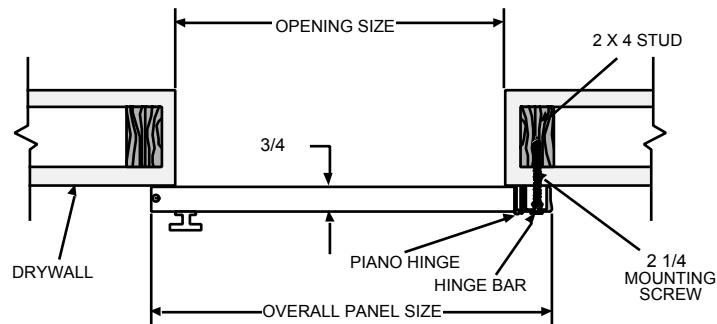

## ◇◇ *Aurora™ Plus* *Walk-In Door*

- Heavy gauge #6063 aluminum extrusions (#6463 “Polished” for Bright Colors)
- Available in Bright Clear (Silver), Bright Gold (polished brass look) with an R-5 Bright Dip finish and Satin Clear, Satin Gold or Dark Bronze Anodized
- Frame aesthetically matches the Aurora™, Aurora™ Plus, Fantasy IV® and Asprey™
- 4 mm float plate mirror
- Mitered corners
- One-piece hand-glazed vinyl, color-coordinated to match frame
- Continuous piano hinge for strength and stability (eliminates sagging)
- Surface mounted for easy installation
- Magnetic catch closure
- Back side of 81 door finished in smooth prefinished white hardboard
- Also available: Oak Fantasy® Walk-In, Style Lite® Walk-In and Trim Line® Walk-In models
- Standard and custom sizes available
- Standard opening width: 18 , 24 , 30 36
- Standard opening height: 81 and 96